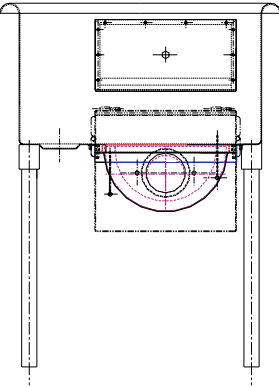

BABINGTON ENGINEERING • FIELD SANITATION UNIT FSU

TOP VIEW

BOTTOM VIEW

SIDE VIEW REAR

SIDE VIEW LEFT