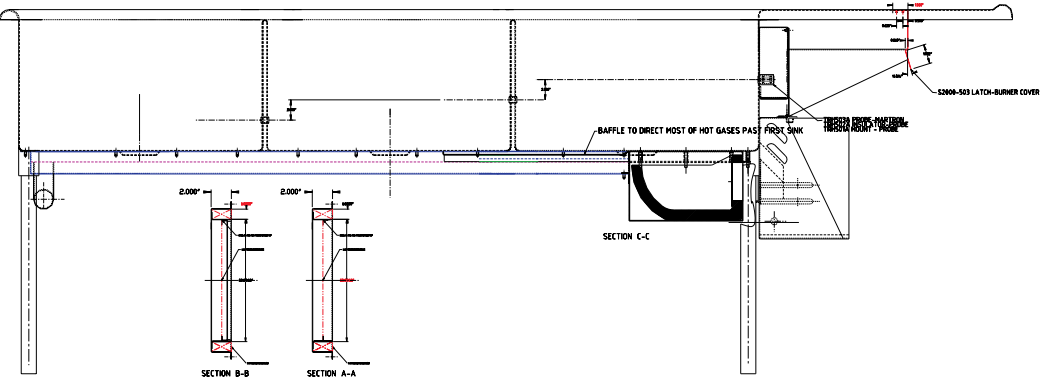

BABINGTON ENGINEERING • FIELD SANITATION UNIT FSU

TOP VIEW

BOTTOM VIEW

SIDE VIEW REAR

SIDE VIEW LEFT