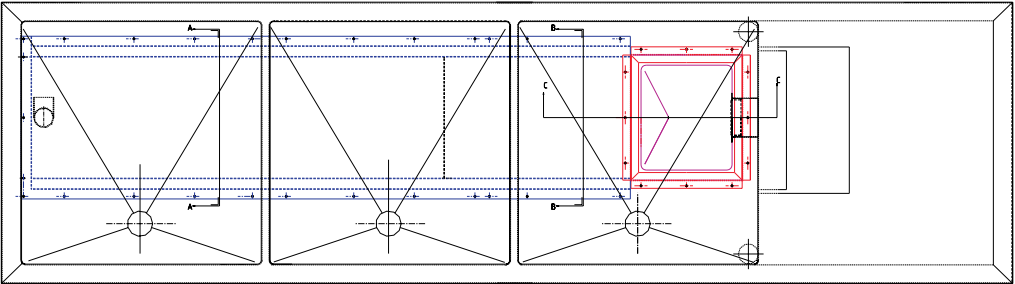

BABINGTON ENGINEERING • FIELD SANITATION UNIT FSU

TOP VIEW

BOTTOM VIEW

SIDE VIEW REAR

SIDE VIEW LEFT