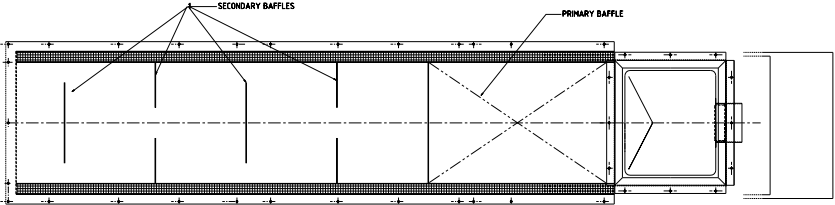

BABINGTON ENGINEERING • FIELD SANITATION UNIT FSU

TOP VIEW

BOTTOM VIEW

SIDE VIEW REAR

SIDE VIEW LEFT